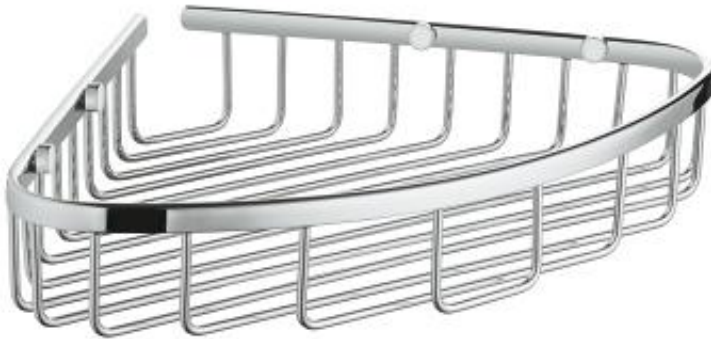

BAUCOSMOPOLITAN

Soap wire basket

MODEL # 40663001

Pure Freude
an Wasser

GROHE

Product Description:
BAUCOSMOPOLITAN
Soap wire basket

Standard Specification:

- Material: Metal
- For corner installation

Color:

□ 40663001 StarLight Chrome